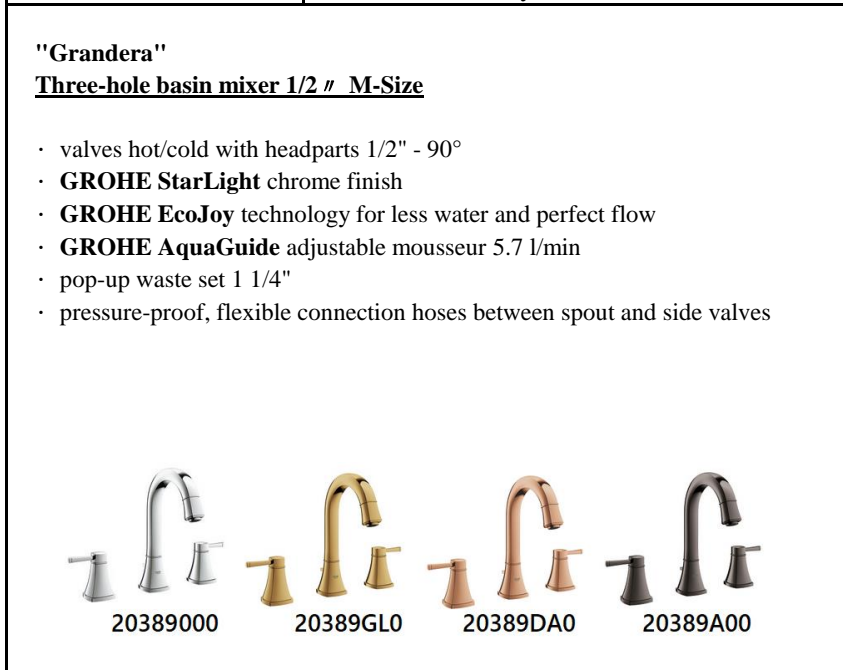

PROJECT		REF		REV	ITEM CODE	
LOCATION		DATE			PAGE	

SANITARY WARE SPECIFICATION SHEET

Item Descriptions	GROHE (Germany) "Grandera" Three-hole basin mixer 1/2" M-Size
Dimensions	L157 x W200 x H264 mm
Model	20389IG0
Finish / Material	Chrome Plated & Gold
Country of origin	Germany
Manufacturer	GROHE Limited
Supplier	Acme Sanitary Ware Co. Ltd Mr. Eric Wong/ Mr. Don Yuen
Contact Tel/Fax	(852) 2388-7171 / (852) 2710-8012
E-mail	acme@acmesanitary.com.hk
Website	www.acmesanitary.com.hk

Illustration/ Drawing

"Grandera"
Three-hole basin mixer 1/2" M-Size

- valves hot/cold with headparts 1/2" - 90°
- **GROHE StarLight** chrome finish
- **GROHE EcoJoy** technology for less water and perfect flow
- **GROHE AquaGuide** adjustable mousseur 5.7 l/min
- pop-up waste set 1 1/4"
- pressure-proof, flexible connection hoses between spout and side valves

Colour options:

● 000 | StarLight Chrome	● IG0 | Chrome/Gold
● DC0 | SuperSteel	● GL0 | Cool Sunrise
● DA0 | Warm Sunset	● GN0 | Brushed Cool Sunrise
● A00 | Hard Graphite	● DL0 | Brushed Warm Sunset
● AL0 | Brushed Hard Graphite	● BE0 | Polished Nickel
	● EN0 | Brushed Nickel

20389000

20389GL0

20389DA0

20389A00

Note:

* All information of the above is for the reference only. No prior notice is made if any changes.