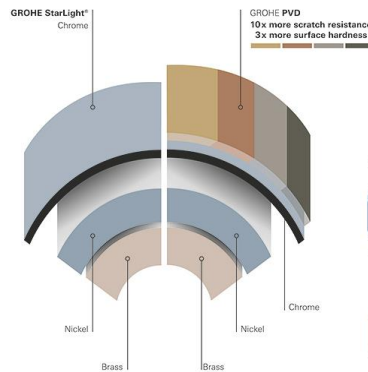

Colour options:

● 000 StarLight Chrome	● IG0 Chrome/Gold
● DC0 SuperSteel	● GL0 Cool Sunrise
● DA0 Warm Sunset	● GN0 Brushed Cool Sunrise
● A00 Hard Graphite	● DL0 Brushed Warm Sunset
● AL0 Brushed Hard Graphite	● BE0 Polished Nickel
	● EN0 Brushed Nickel

GROHE GRANDERA

GROHE EcoJoy with water-saving function for reduced consumption

GROHE EcoJoy reduces water consumption by up to 50% without compromising on performance. Whenever you turn on your tap, you will enjoy a full jet of water while saving money nonetheless.

Stylistically, the Grandera collection can be combined with a wide range of bathroom furnishings, with the added flexibility of two colors – chrome and chrome / gold.

AQUAGUIDE

Variable spout end for adjustment of water flow.