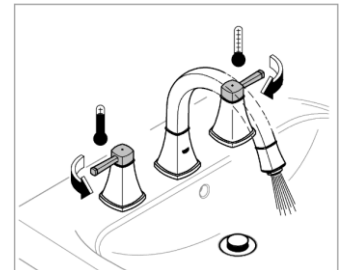

GROHE GRANDERA

GROHE EcoJoy with water-saving function for reduced consumption

GROHE EcoJoy reduces water consumption by up to 50% without compromising on performance. Whenever you turn on your tap, you will enjoy a full jet of water while saving money nonetheless.

Stylistically, the Grandera collection can be combined with a wide range of bathroom furnishings, with the added flexibility of two colors – chrome and chrome / gold.

AQUAGUIDE

Variable spout end for adjustment of water flow.

Pos.-nr.	Prod. description	Order-nr.
1	Grandera handle red	48198IG0
2	Grandera handle blue	48199IG0
3	Ceramic headpart, 1/2"	45882000
3.1	O-ring Ø 18.2 x Ø 1.7	0392400M
4	Ceramic headpart, 1/2"	45883000
4.1	O-ring Ø 18.2 x Ø 1.7	0392400M
5	Lift rod	48200000
6	Flow straightener	46837G00
7	Fixing clamp	6554100M
8	Waste set 1 1/4"	28910000
8.1	Plug for waste set 1 1/4"	07182000
8.2	Eccentric rod	07052000
9	Coupling nut 1/2"	1290100M
9.1	Fibre seal Ø 18,5 x Ø 12 x 2	0138900M
10	Flexible connection hose	45704000
11	Ball rod	07341000*