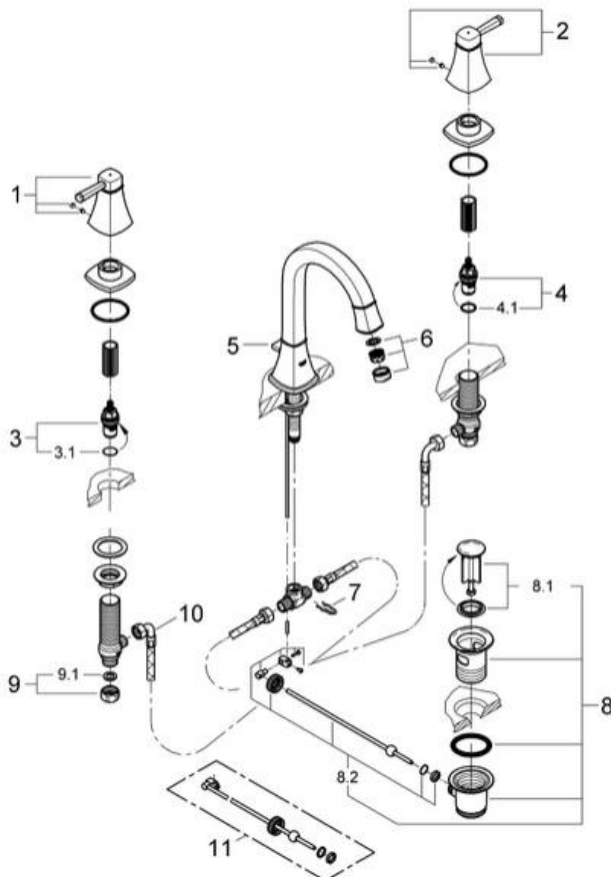

PROJECT		REF		REV	ITEM CODE	
LOCATION		DATE			PAGE	

SANITARY WARE SPECIFICATION SHEET

Item Descriptions	GROHE (Germany) "Grandera" Three-hole basin mixer 1/2" M-Size
Dimensions	L157 x W200 x H264 mm
Model	20389IG0
Finish / Material	Chrome Plated & Gold
Country of origin	Germany
Manufacturer	GROHE Limited
Supplier	Acme Sanitary Ware Co. Ltd Mr. Eric Wong/ Mr. Don Yuen
Contact Tel/Fax	(852) 2388-7171 / (852) 2710-8012
E-mail	acme@acmesanitary.com.hk
Website	www.acmesanitary.com.hk

Pos.-nr.	Prod. description	Order-nr.
1	Grandera handle red	48198IG0
2	Grandera handle blue	48199IG0
3	Ceramic headpart, 1/2"	45882000
3.1	O-ring Ø 18.2 x Ø 1.7	0392400M
4	Ceramic headpart, 1/2"	45883000
4.1	O-ring Ø 18.2 x Ø 1.7	0392400M
5	Lift rod	48200000
6	Flow straightener	46837G00
7	Fixing clamp	6554100M
8	Waste set 1 1/4"	28910000
8.1	Plug for waste set 1 1/4"	07182000
8.2	Eccentric rod	07052000
9	Coupling nut 1/2"	1290100M
9.1	Fibre seal Ø 18,5 x Ø 12 x 2	0138900M
10	Flexible connection hose	45704000
11	Ball rod	07341000*